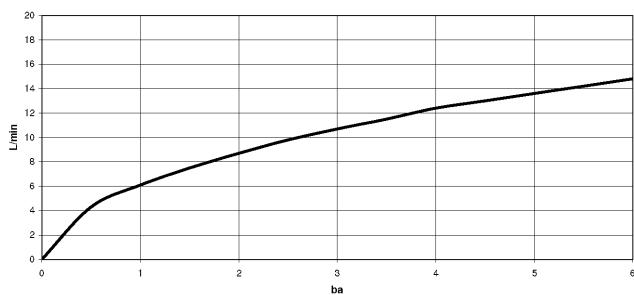

Flow rate chart

Certificates

LGA_38641.

Belgaqua_24-005-
27_3.