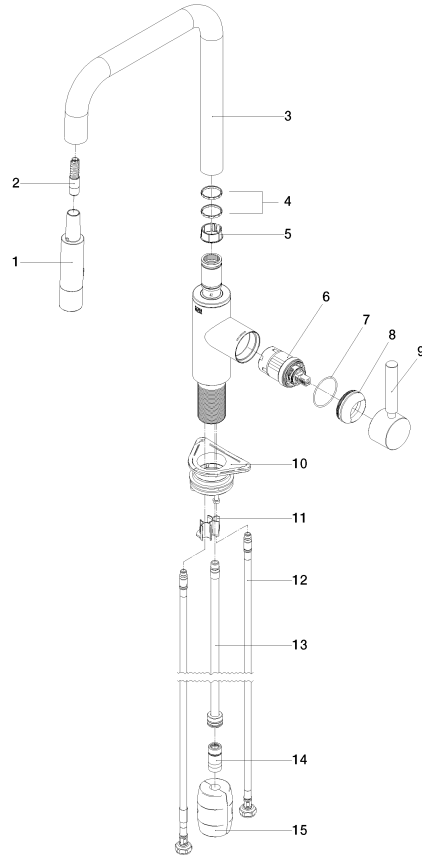

33 870 861

- 240mm projection
- pivotable spout 360°
- Optional swivel limiter available with swivel limiter set 12 823 970 90
- laminar and spray flow
- 1800 mm metal shower hose
- sprayface with anti-scaling system
- max. flow 10.4 l/min at 3 bar flow pressure
- lead-free
- This product can help a building meet the requirements of Green Building Rating Systems, e.g. LEED®, BREEAM®, DGNB

Recommended miscellaneous

	Swivel limitation set -	12 823 970 90
---	--------------------------------	---------------

Recommended miscellaneous

	Strainer waste with control handle - Chrome	10 712 970-00
---	--	---------------

Recommended miscellaneous

	Dispenser without rosette - Chrome	82 424 970-00
---	---	---------------

33 870 861

Flow rate chart

Certificates

LGA_38641.

Belgaqua_24-005-
27_3.

33 870 861

Spare parts list

No.	Item Number	Name	Quantity used	Delivery time
1	90 12 11 148 00-00	shower	1	10
2	04 30 02 120 00-00	hose	1	10
3	90 28 22 308 00-00	spout	1	-
Spare part can no longer be ordered, please order the replacement item				
4	09 28 10 160 90	ring	2	2
5	09 18 40 186 90	sleeve	1	2
6	90 15 05 064 05 90	cartridge	1	2
7	09 14 10 190 90	seal	1	2
8	09 28 30 030-00	cover	1	10
9	90 20 66 027 00-00	handle	1	10
10	04 30 11 040 00 90	fixing set	1	2
11	09 20 93 056 90	insert	1	2
12	04 30 04 100 00 90	hose	2	2
13	04 28 20 067 00 90	pipe	1	2
14	90 24 03 253 00 90	adaptor	1	2
15	04 21 50 010 00 90	accessories	1	2